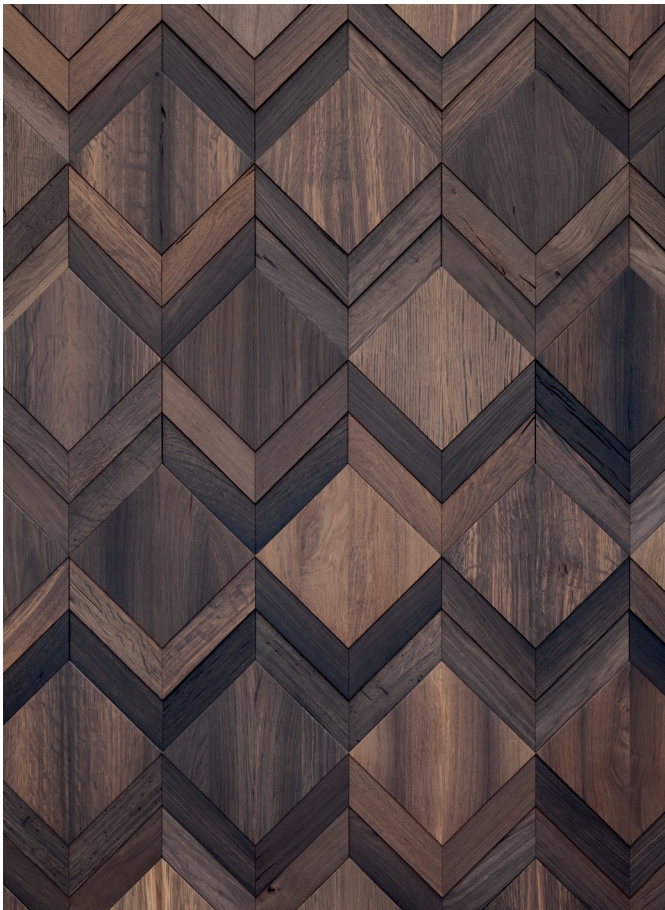

CLUE

THE STORY

THIS IS CLUE BOG OAK COLLECTION

Elegant and luxuriant are the two words that best describe this latest addition to our burgeoning collection.

Clue is sanded and polished ultra-smooth, its lines and shapes sharp and sleek. Colour selected and book matched where needed.

COLLECTION	CODE	COUNTRY	WOOD
The Bog Oak Collection	20-01-UKR-BOG	Ukraine	Bog Oak
TILE DIMENSIONS	TILE SURFACE	TILE THICKNESS	TILE WEIGHT
multiple angles	0,096 sqm	18-26 mm	1,4 kg
SUBSTRATE	FINISH	PACKUNIT	BOX SURFACE
15 mm plywood	transparent coating	10 pcs	0,96 sqm

DARK WETLANDS BROODY AGED

THE BOG OAK COLLECTION

Our bog oak is central European oak that has been buried in peat bog for hundreds and in some cases thousands of years. The bog saturates and soaks the wood, the acids and minerals enrich and give colour. Dramatic black, grey and brown tones.