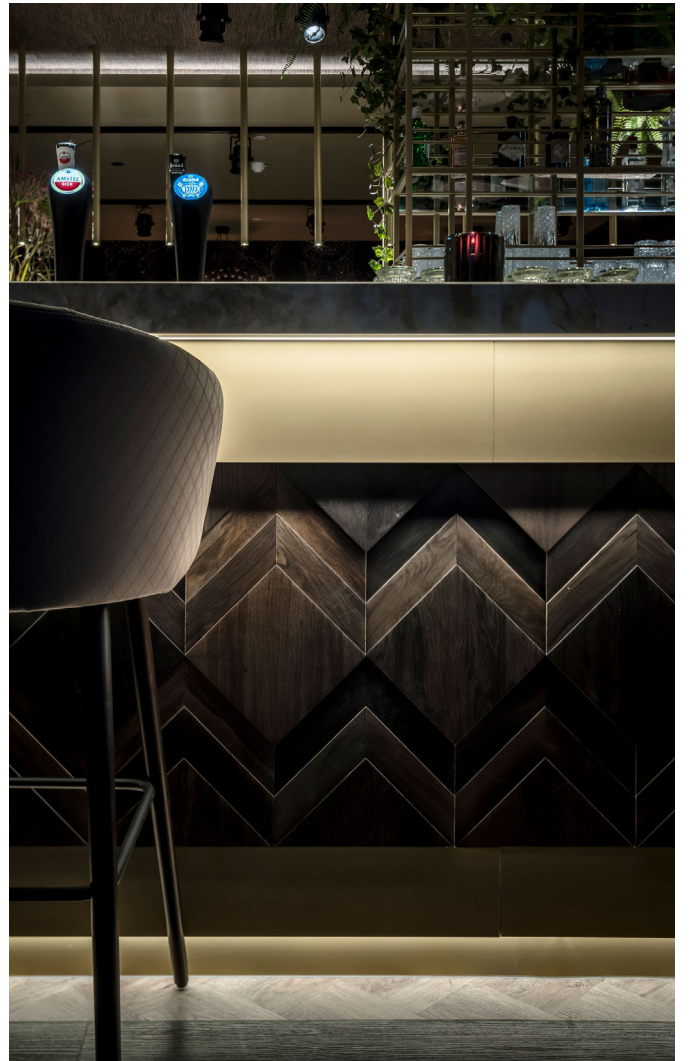

CLUE

THE STORY

THIS IS CLUE BOG OAK COLLECTION

Elegant and luxuriant are the two words that best describe this latest addition to our burgeoning collection.

Clue is sanded and polished ultra-smooth, its lines and shapes sharp and sleek. Colour selected and book matched where needed.

DARK WETLANDS BROODY AGED

THE BOG OAK COLLECTION

Our bog oak is central European oak that has been buried in peat bog for hundreds and in some cases thousands of years. The bog saturates and soaks the wood, the acids and minerals enrich and give colour. Dramatic black, grey and brown tones.