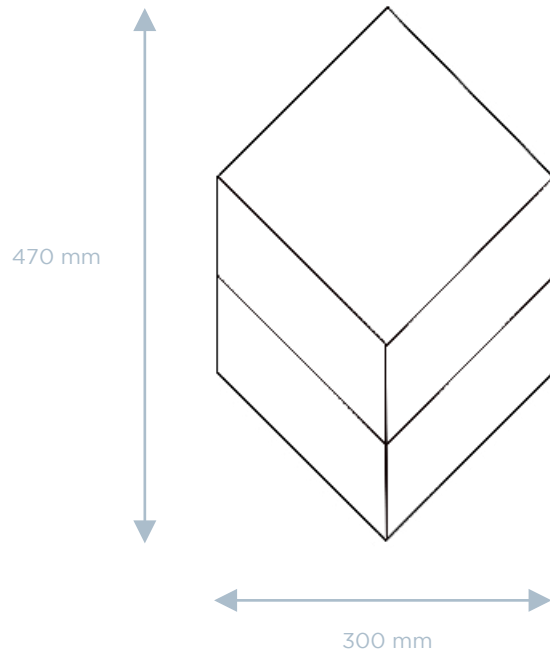

COLLECTION	CODE	COUNTRY	WOOD
The Bog Oak Collection	20-01-UKR-BOG	Ukraine	Bog Oak
TILE DIMENSIONS	TILE SURFACE	TILE THICKNESS	TILE WEIGHT
multiple angles	0,096 sqm	18-26 mm	1,4 kg
SUBSTRATE	FINISH	PACKUNIT	BOX SURFACE
15 mm plywood	transparent coating	10 pcs	0,96 sqm