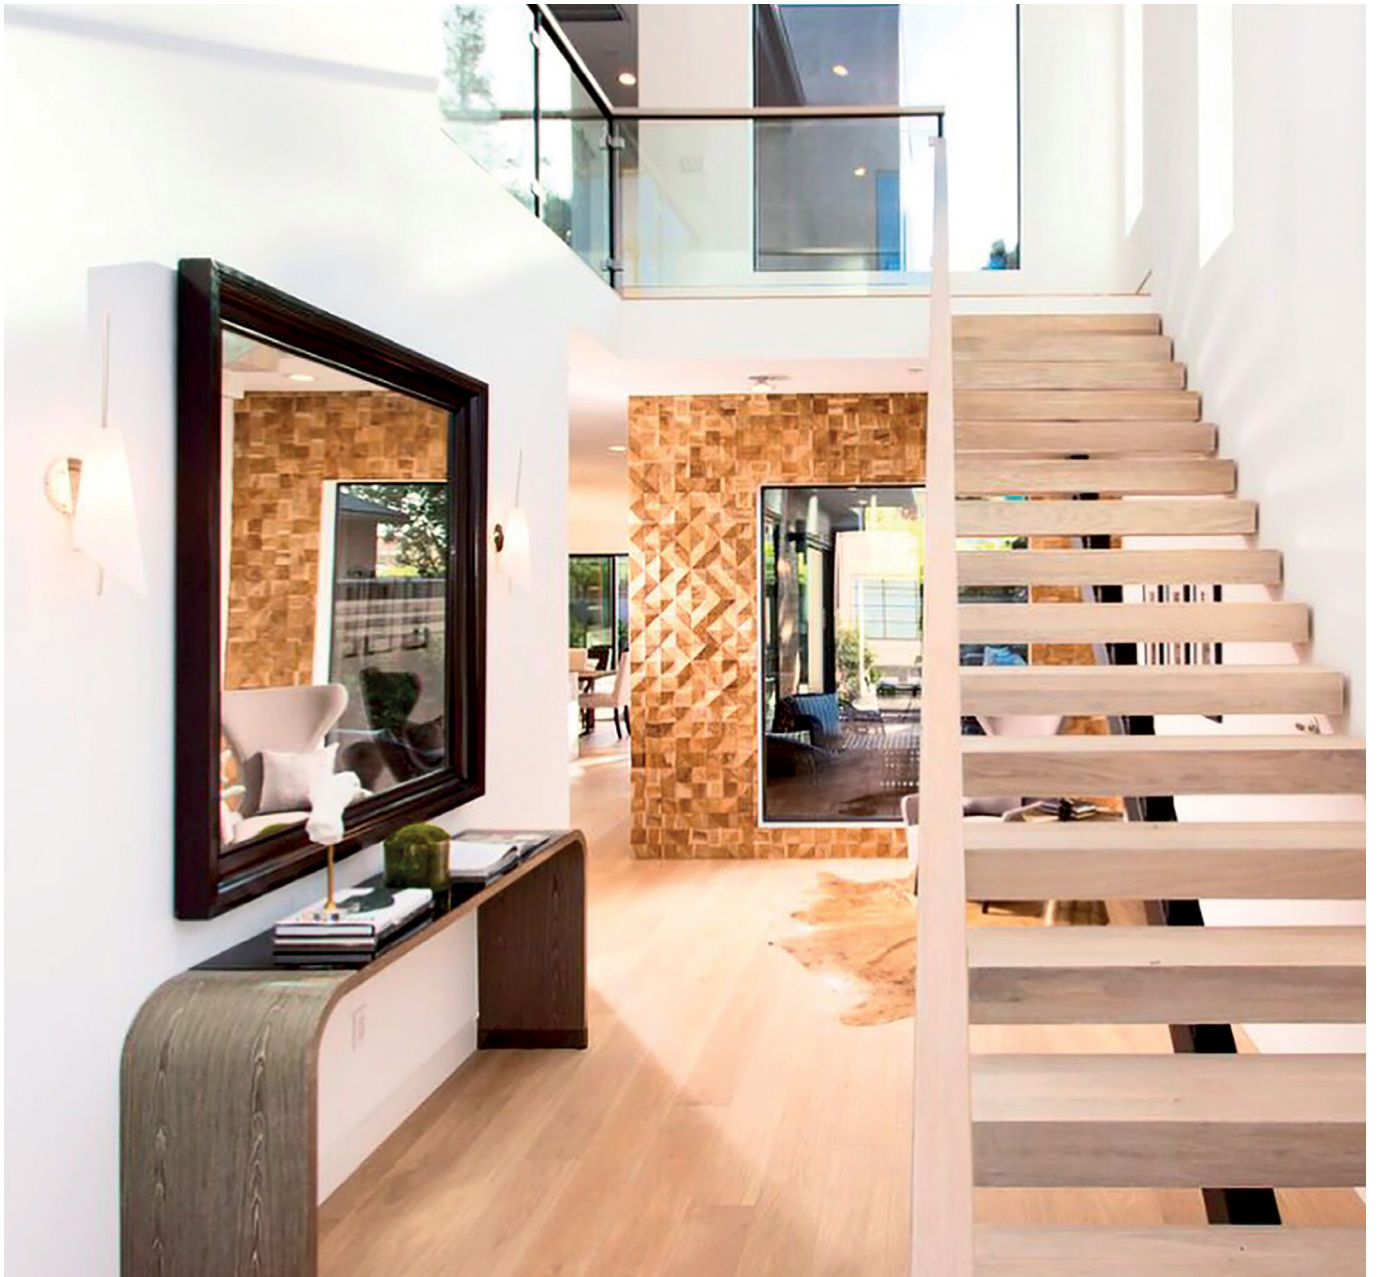

WILLOW

THE STORY

THIS IS WILLOW RECLAIMED TEAK COLLECTION

The natural colouring of this teak root wood gives Willow a more serene and tranquil quality.

The face-grain cut, and smaller tiles make for a quirkier yet rhythmic design.

COLLECTION	CODE	COUNTRY	WOOD
The Teak Wood Collection	11-01-IDN-TEA	Indonesia	Salvaged Teak Root
TILE DIMENSIONS	TILE SURFACE	TILE THICKNESS	TILE WEIGHT
600*200 mm	0,120 sqm	20-32 mm	2,3 kg
SUBSTRATE	FINISH	PACKUNIT	BOX SURFACE
14mm MDF	No Coating, Sanded	8 pcs	0,96 sqm