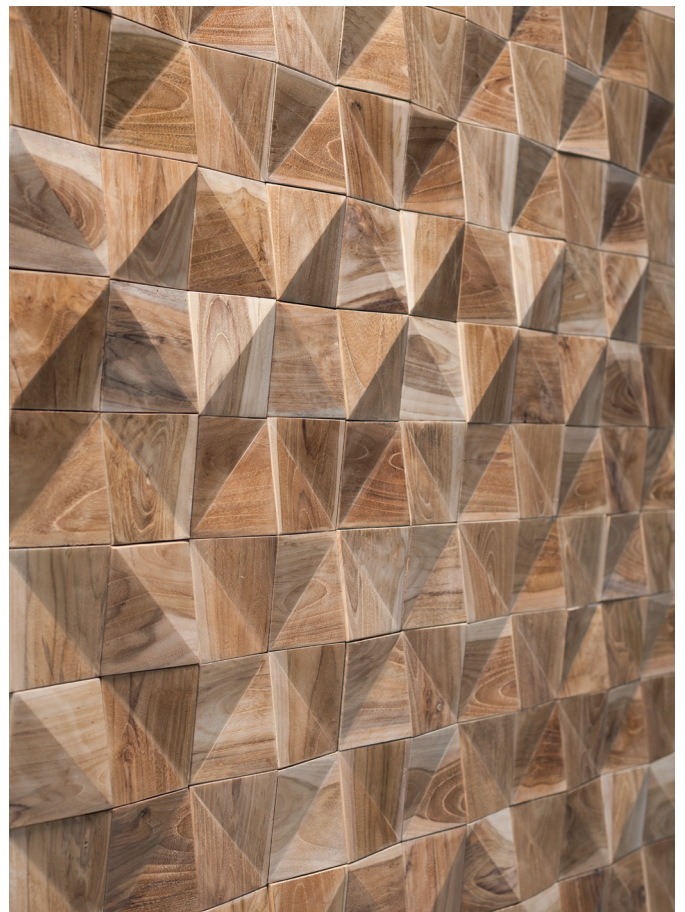

WILLOW

THE STORY

THIS IS WILLOW RECLAIMED TEAK COLLECTION

The natural colouring of this teak root wood gives Willow a more serene and tranquil quality.

The face-grain cut, and smaller tiles make for a quirkier yet rhythmic design.

COLLECTION	CODE	COUNTRY	WOOD
The Teak Wood Collection	11-01-IDN-TEA	Indonesia	Salvaged Teak Root
TILE DIMENSIONS	TILE SURFACE	TILE THICKNESS	TILE WEIGHT
600*200 mm	0,120 sqm	20-32 mm	2,3 kg
SUBSTRATE	FINISH	PACKUNIT	BOX SURFACE
14mm MDF	No Coating, Sanded	8 pcs	0,96 sqm

The teak comes in various stages of erosion; some much weathered, others not so. Some characterised by a flame grain, others by more organic and erratic water markings.

Explore our premium process: watch our Reclaimed Teak movie [here](#).