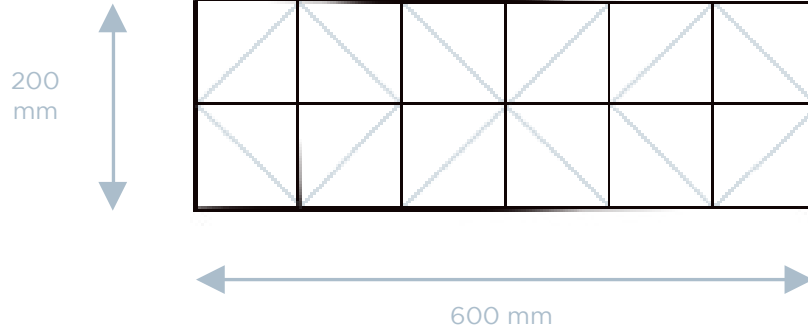

WILLOW

THE STORY

THIS IS WILLOW RECLAIMED TEAK COLLECTION

The natural colouring of this teak root wood gives Willow a more serene and tranquil quality.

The face-grain cut, and smaller tiles make for a quirkier yet rhythmic design.

COLLECTION	CODE	COUNTRY	WOOD
The Teak Wood Collection	11-01-IDN-TEA	Indonesia	Salvaged Teak Root
TILE DIMENSIONS	TILE SURFACE	TILE THICKNESS	TILE WEIGHT
600*200 mm	0,120 sqm	20-32 mm	2,3 kg
SUBSTRATE	FINISH	PACKUNIT	BOX SURFACE
14mm MDF	No Coating, Sanded	8 pcs	0,96 sqm